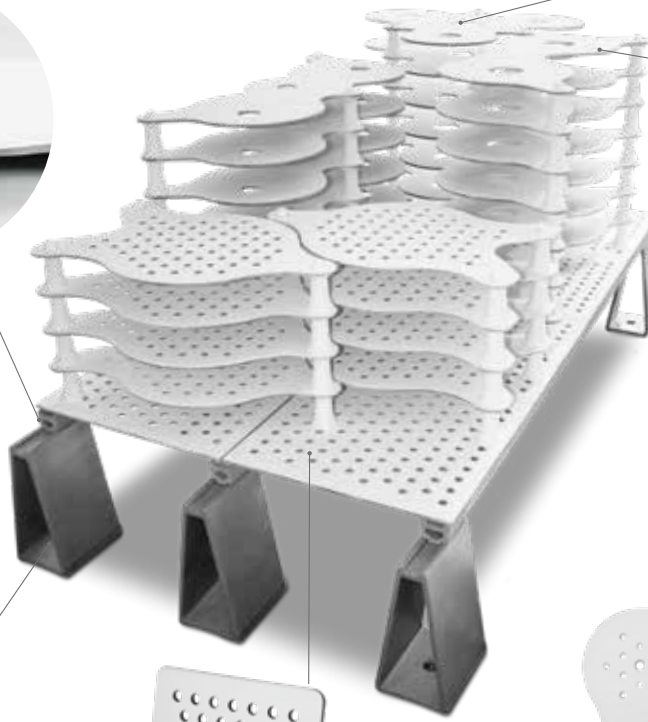

LO-MASS[®] SYSTEMS

Up to
33%
higher
efficiency

LO-MASS[®] components are customizable and flexible for whiteware and porcelain tableware firing systems.

Expertise in product design and customization for every type of kiln.

LAVI SETTER

PLATE SETTER
TRIO

PROFILE
BEAMS &
U-PROFILE
PLATE

PLATE SETTER
DUO

PLATE SETTER
SINGLE

SUPPORTS

PLATES

PLATE SETTER
QUATTRO